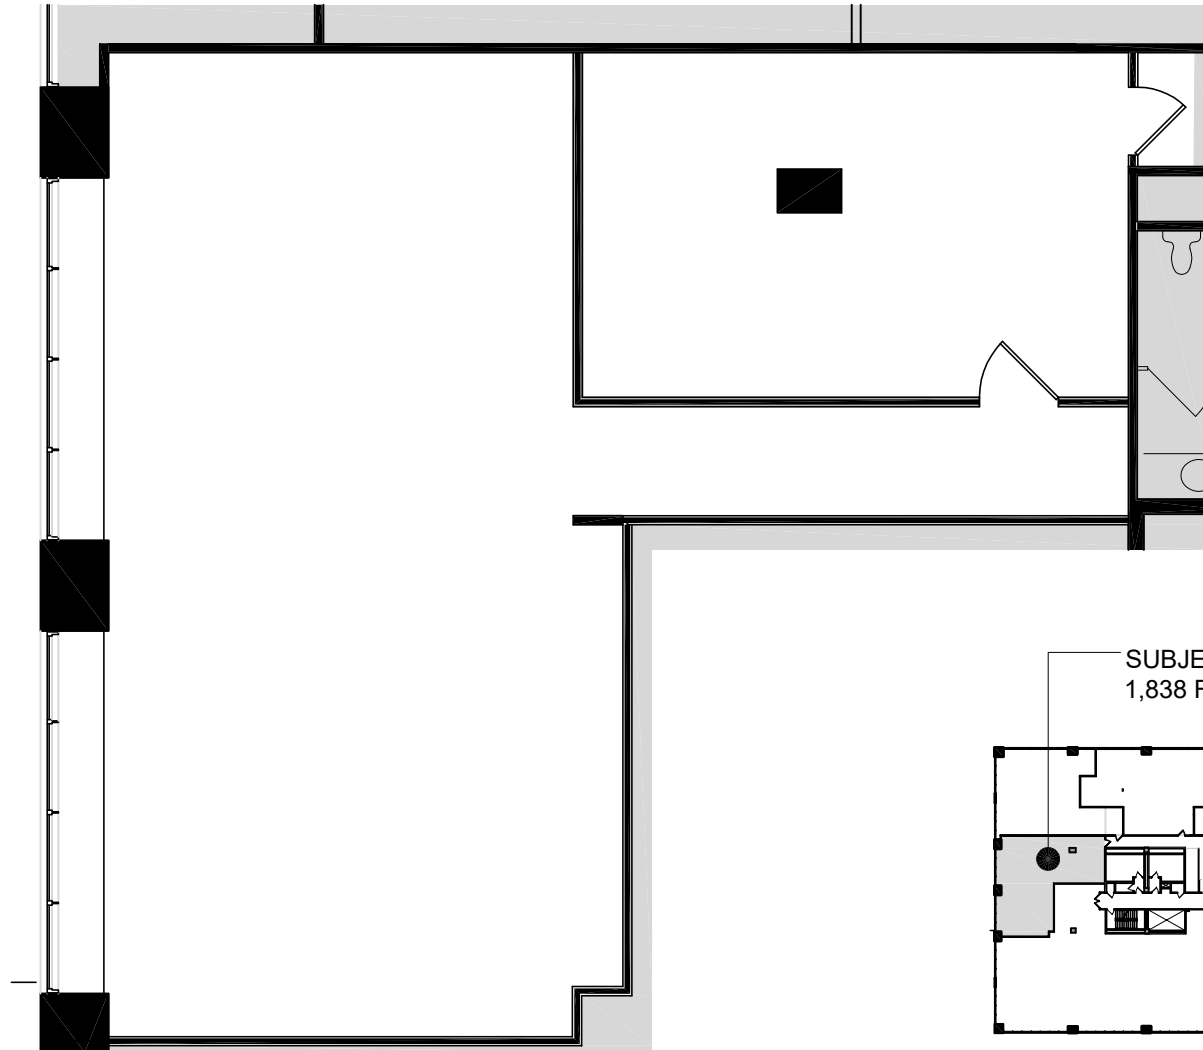

Suite 1705

June 2020

SUBJECT SUITE
1,838 RSF

KEY PLAN

N.T.S

SAINT LOUIS PLACE

200 N. Broadway
St. Louis, Missouri 63102