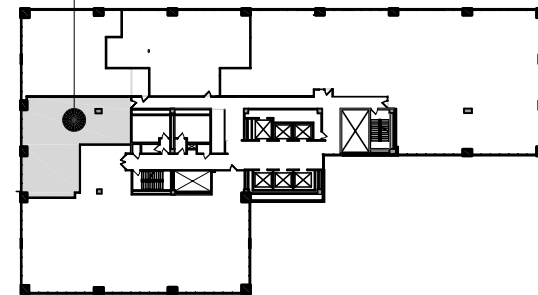

Suite 1705

June 2020

SUBJECT SUITE
1,838 RSF

KEY PLAN

N.T.S

SAINT LOUIS PLACE

200 N. Broadway
St. Louis, Missouri 63102