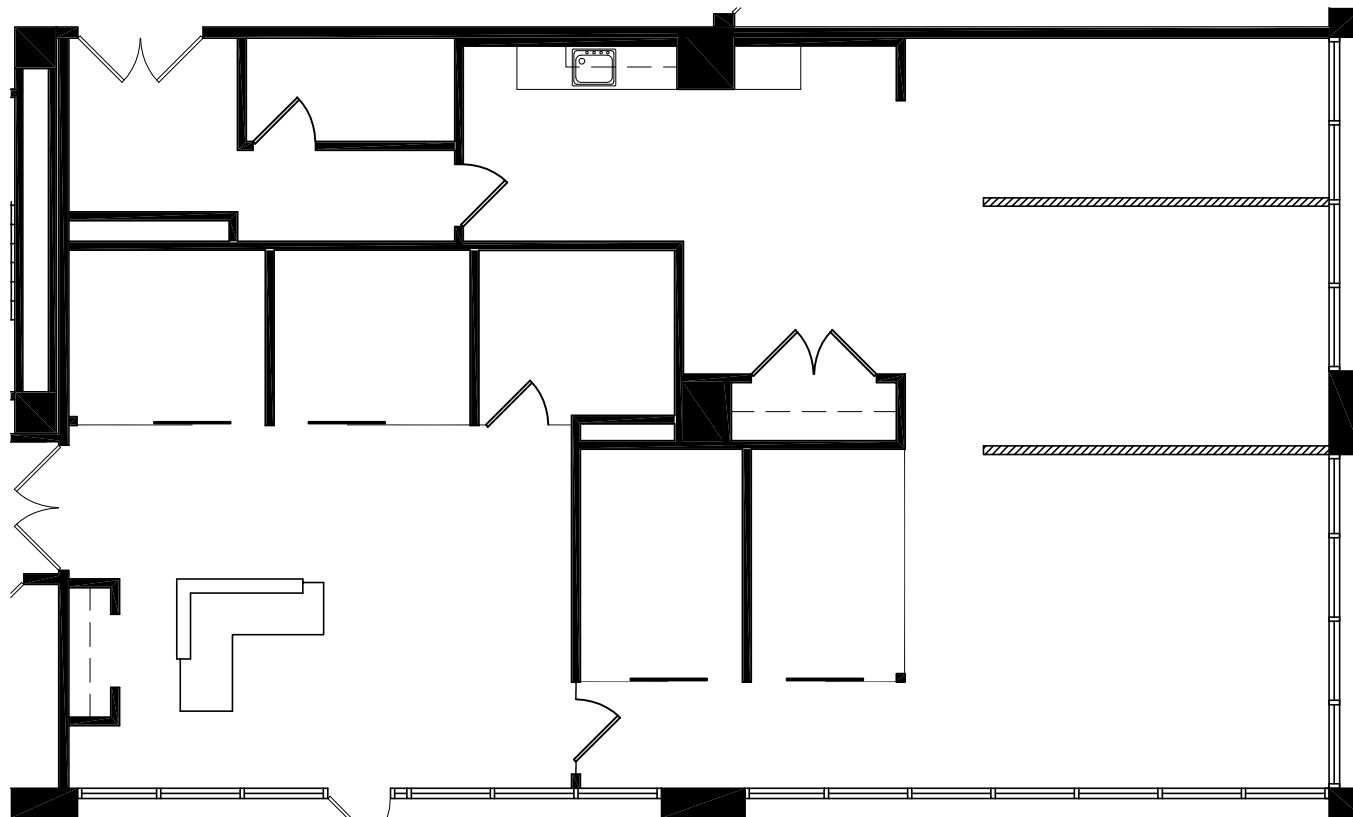

Suite 120

October 2020

Suite 120

SUBJECT SUITE
2,503 R.S.F.

Key Plan

Saint Louis Place

200 N. Broadway
Saint Louis, Missouri 63102