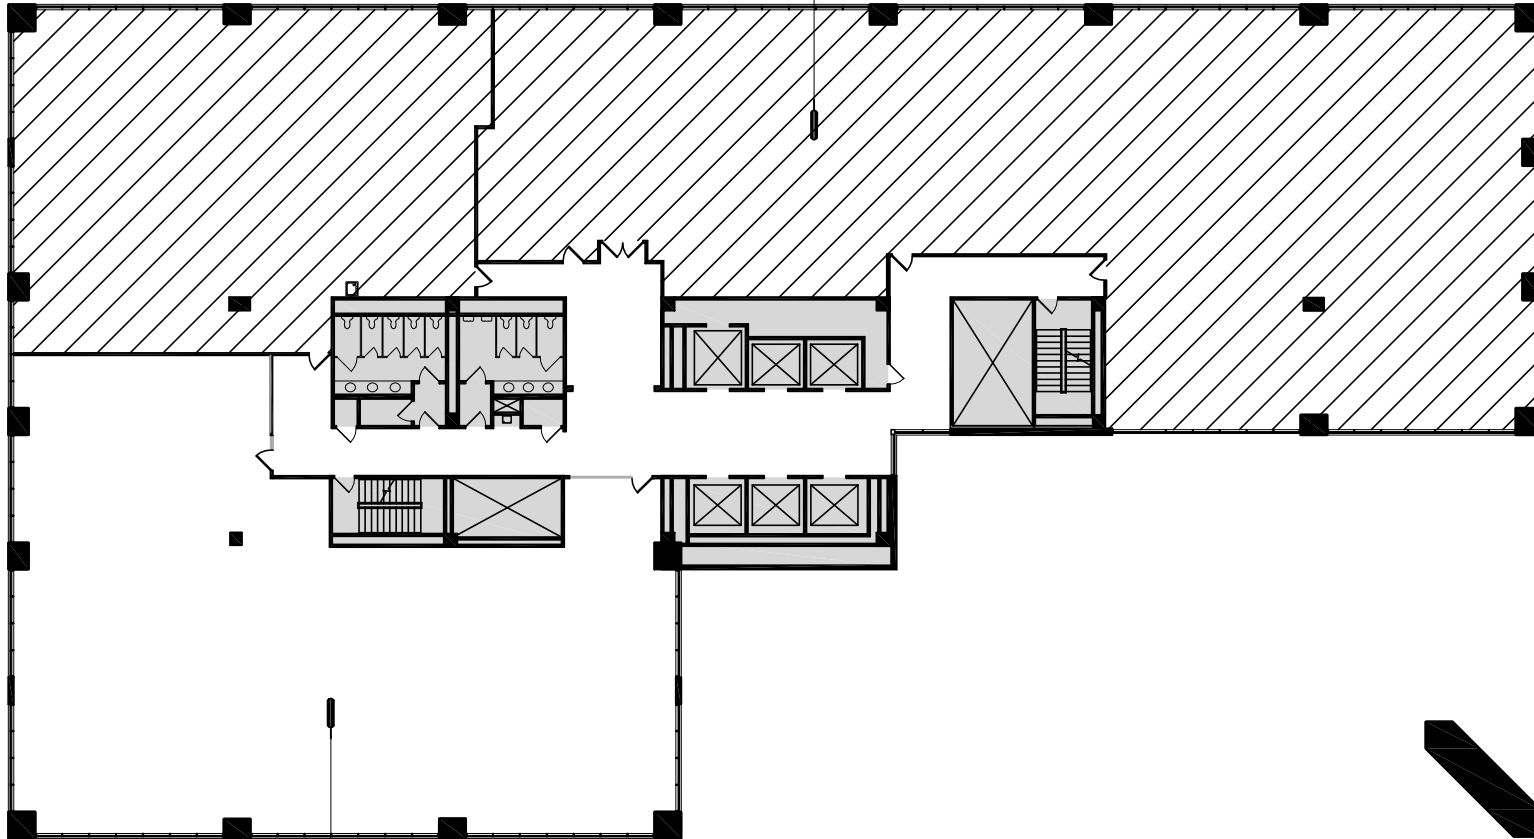

# 15th Floor

November 2019

Suite 1500  
AVAILABLE  
13,037 RSF

Suite 1550  
CPG  
6,179 RSF

## Saint Louis Place

200 N. Broadway  
Saint Louis, Missouri 63102